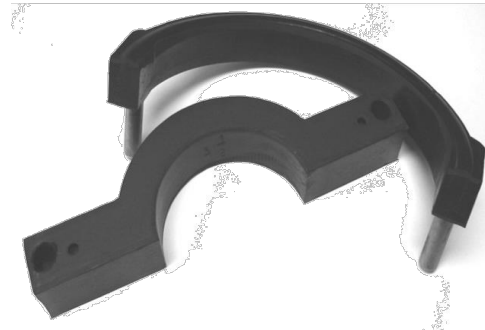

7 1/16" 3M LS2 Ram Packers

Manufactured with a Flat Sealing Face

Replacement Ram Packers for the WSI, T-81, & Reedy Type Ram Block

Part Number	Pipe Size
224000F	CSO w/Flat Back (T-81)
224000	CSO
224001	1.315" (1" pipe)
224002	1.660" (1 1/4" pipe)
224003	1.900" (1 1/2" pipe)
224004	2 1/16"
224006	2 3/8"
224008	2 7/8"
224009	3 1/2"
224066	4"
224067	4 1/2"
224068	5"
224069	5 1/2"
224206*	1.315" (1" pipe) Offset
224207*	1.660" (1 1/4" pipe) Offset
224208*	1.900" (1 1/2" pipe) Offset
224209*	2 1/16" Offset
224210**	2 3/8" Offset
224211**	2 7/8" Offset
224023	Top Seal

*Offset Center 2 25/32"

**Offset Center 3 35/64"

Tripple M Oil Tool, Inc.
8317 Andrews Hwy.
Odessa, TX 79765

H10