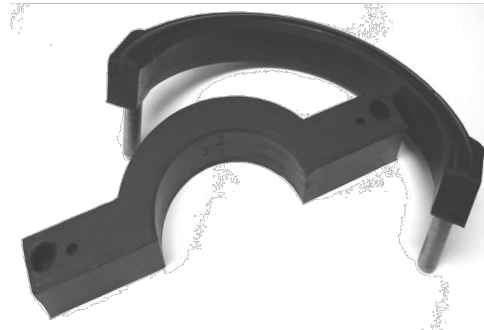

7 1/16" 3M LS2 Ram Packers

Manufactured with a Flat Sealing Face

Replacement Ram Packers for the WSI, T-81, & Reedy Type Ram Block

Part Number	Pipe Size
224000F	CSO w/Flat Back (T-81)
224000	CSO
224001	1.315" (1" pipe)
224002	1.660" (1 1/4" pipe)
224003	1.900" (1 1/2" pipe)
224004	2 1/16"
224006	2 3/8"
224008	2 7/8"
224009	3 1/2"
224066	4"
224067	4 1/2"
224068	5"
224069	5 1/2"
224206*	1.315" (1" pipe) Offset
224207*	1.660" (1 1/4" pipe) Offset
224208*	1.900" (1 1/2" pipe) Offset
224209*	2 1/16" Offset
224210**	2 3/8" Offset
224211**	2 7/8" Offset
224023	Top Seal

*Offset Center 2 25/32"

**Offset Center 3 35/64"

Tripple M Oil Tool, Inc.
8317 Andrews Hwy.
Odessa, TX 79765

H10